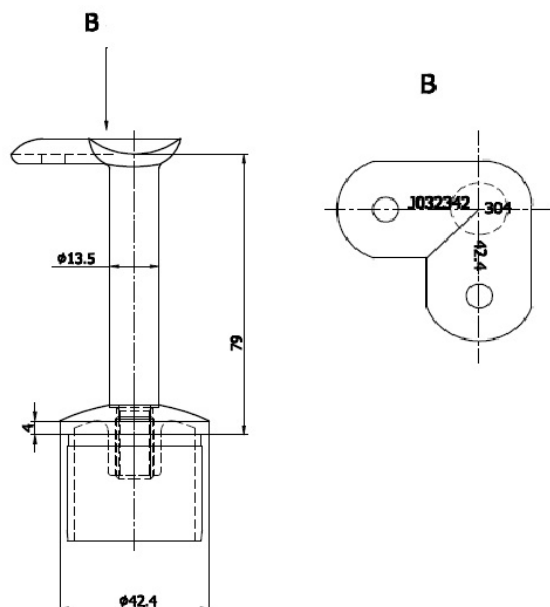

## Description:

90DG Round Fixed Rail Support,SS304-Brushed,ø42,4x2,0x79mm

## Item number:

22.10.406-0

Units	Box	Carton	HS Code	Barcode
Pcs.	2	20	8302419000	
				5704866108522